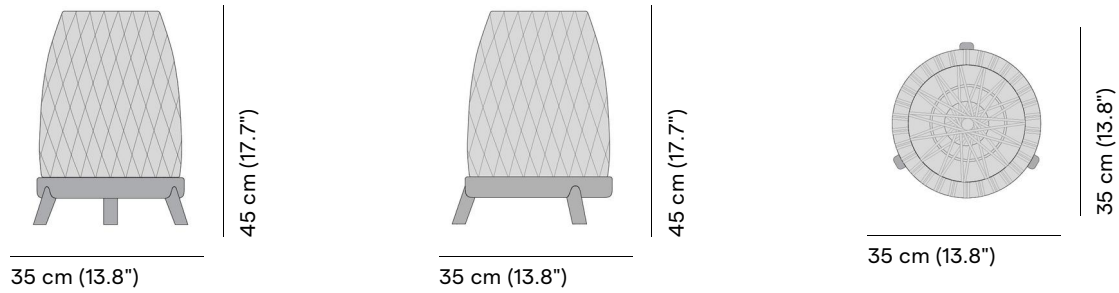

HFTK
teak natural

1B01
anthracite

HFTS
teak scuro

1B01
anthracite

HFTK
teak natural

1B02
pepper

Technical drawing

Maintenance